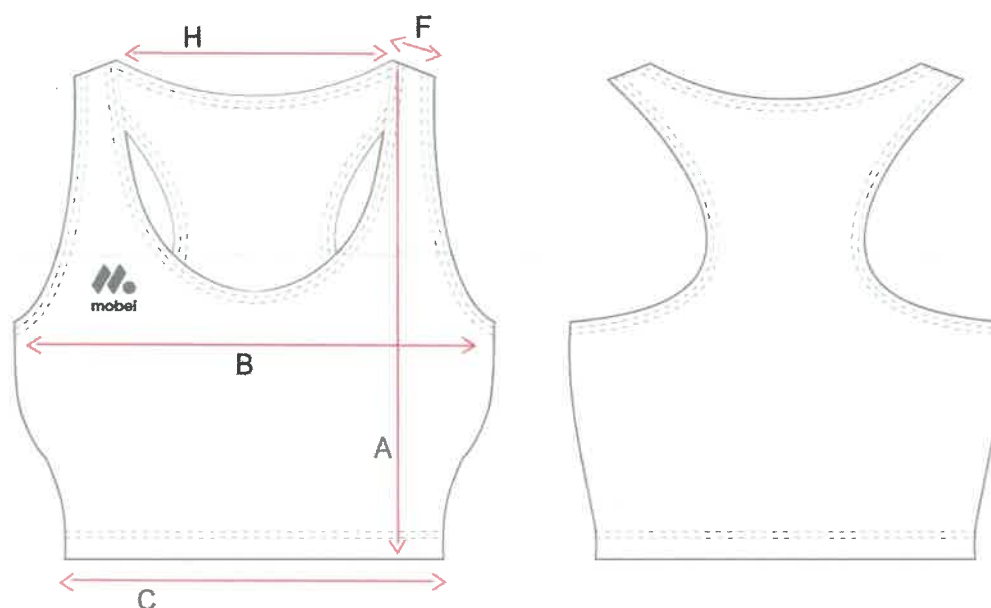

ATLETISMO

OLIMPIA - ALPHA

TOP FEMENINO

RUNNING
OLIMPIA - ALPHA
WOMEN TOP

	A	B	C	F	H
ADULTO/ADULT XXS	25	24.5	21	2.5	12.5
XS	27.5	27	22.5	2.5	13.5
S	30	29.5	24	3	14.5
M	32.5	32	26.5	3	15.5
L	34	34.5	28	3.5	16.5
XL	36.5	37	29.5	3.5	17.5
XXL	38	39.5	31	3.7	18.5

All measurements in centimetres