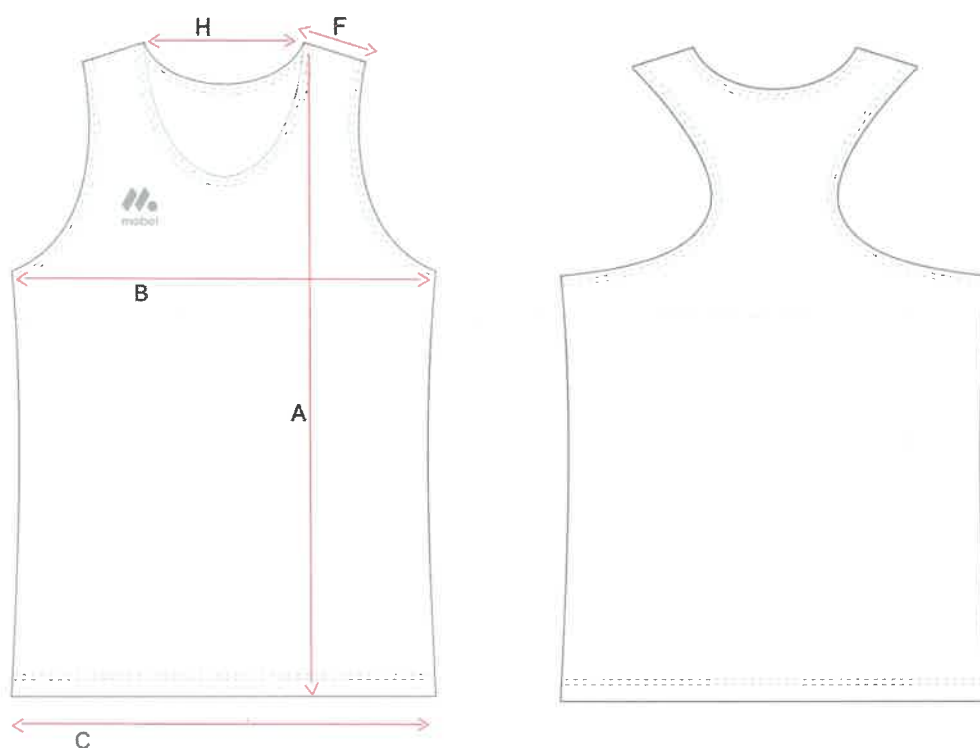

TABLA DE MEDIDAS / SIZECHART

N° 17-032
DATE: 18-01-2019

ATLETISMO ALPHA CAMISETA TIRANTES MASCULINA

RUNNING
ALPHA
MEN SINGLET

	A	B	C	F	H
ADULTO/ADULT XXS	50	30.5	33.5	5	14
XS	54.5	34.5	37.5	5.5	14
S	59	38.5	41.5	6	14.5
M	64	42.5	45.5	6.5	15.5
L	70	46.5	49.5	7	16.5
XL	75	50.5	53.5	7.5	18
XXL	80	54.5	57.5	8	19.5
XXXL	85	58.5	61.5	8.5	21

All measurements in centimetres